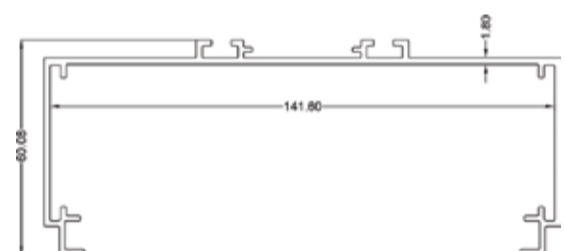

Quick Info

CRI ≥ 90

3000K/ 4000K/ 5700K

ON-OFF/ON-OFF (FLICKER FREE)

DALI-2 DT6 / DALI-2 DT8/ DALI+

SDCM <3

L70 @50,000h

Micro Prismatic Diffuser

Aluminium

Types

Recessed with Frame in GYPSUM Ceiling

Recessed in Silhouette Techzone Ceiling

Single Line Diagram

Recessed Mounted

Profile Code

SY-147